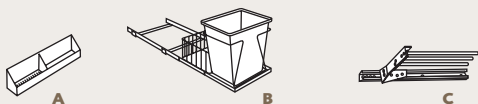

TRAYS, BINS, & RACKS

A Tilt Out Tray

TOT15

TOT18

B Waste Bin w/White Plastic Trash Basket

SW15

C Sliding Towel Rack

STR