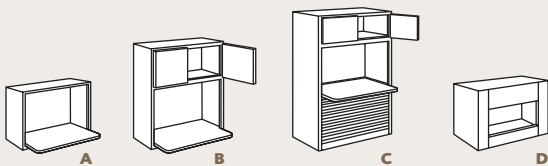

Vanity Utility Cabinets have the option for top door Arch and bottom door Square if specified.

Standard Depths and Heights (unless otherwise noted):

Wall Cabinet Depth is 12".

Base Cabinet Depth is 24", Height 34 1/2".

Tall Cabinet Depth is 12" or 24".

Vanity Cabinet Depth is 18" or 21", Height 32" or 34 1/2".

WALL MICROWAVE CABINETS

A Wall Microwave Cabinet	MW2718 MW2721 MW3018 MW3021
B Wall Microwave Double Door Cabinet	MW2736 MW3036
C Wall Microwave Double Door Cabinet w/Tambour	MW30T
D Wall Built-In Microwave Cabinet	WBMW271818 WBMW272118 WBMW301818 WBMW302118