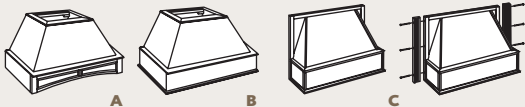

WALL WOOD HOODS*

A Wood Hood Arch

WHA36

WHA42

WHA48

B Wood Hood Square

WHS36

WHS42

WHS48

C Tapered Wood Hood

TWH30

TWH36

*Wood hoods do not come with blower kits, order separately.