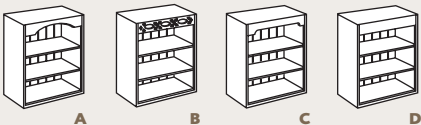

WNR3018

D Wall Wine Cubby

W624

W630

W636

W642

WALL OPEN CABINETS WITH BEADED BACK & VALANCE

Specify valance type by adding appropriate letters to end of model number.